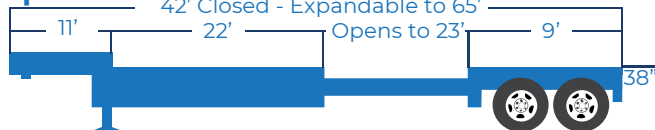

Truck Specifications

Sizes & Weight Configurations

DRY VAN TRAILERS

48' VAN

53' VAN

	48'	53'
Weight	13,000 lbs.	14,240 lbs.
Maximum Load	42,000 lbs.	44,000 lbs.
Exterior Height	13 ft. 6 in.	13 ft. 6 in.
Exterior Length	48 ft.	53 ft.
Inside Height	110 in.	110 in.
Inside Width	100 in.	100 in.
Inside Length	47 ft. 6 1/4 in.	52 ft. 6/4 in.
Door Height	110 in.	110 in.
Door Width	99 in.	99 in.

EXPEDITED VEHICLES

	Unit Type	Weight Capacity	Length x Width x Height (at door)	Width x Height (inside)
	A	up to 3,000 lbs.	50" x 48" x 46"	48" x 46"
	B	up to 3,500 lbs.	159" x 54" x 72"	49" x 70"
	C	up to 5,000 lbs.	12'/14' x 85" x 88"	144" x 90" x 90"
	D	up to 15,000 lbs.	144" x 90" x 88"	240" x 90" x 90"
	E	up to 44,000 lbs.	47'/53' x 99" x 110"	100" x 110"

FLATBED TRAILERS

Flat Bed

2 or 3 Axle

Expandable Flat Bed

2 or 3 Axle

Drop Deck

2 or 3 Axle

Expandable Drop Deck

2 or 3 Axle

Drop Deck

2 Axle Spread

Double Drop Deck

2 Axle

Expandable Double Drop Deck

2 Axle

Double Drop Deck