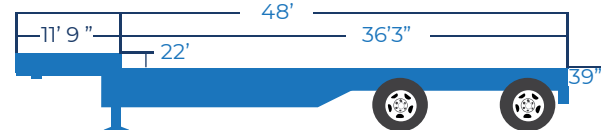

Truck Specifications

Sizes & Weight Configurations

DRY VAN TRAILERS

48' VAN

53' VAN

	48'	53'
Weight	13,000 lbs.	14,240 lbs.
Maximum Load	42,000 lbs.	44,000 lbs.
Exterior Height	13 ft. 6 in.	13 ft. 6 in.
Exterior Length	48 ft.	53 ft.
Inside Height	110 in.	110 in.
Inside Width	100 in.	100 in.
Inside Length	47 ft. 6 1/4 in.	52 ft. 6/4 in.
Door Height	110 in.	110 in.
Door Width	99 in.	99 in.

EXPEDITED VEHICLES

	Unit Type	Weight Capacity	Length x Width x Height (at door)	Width x Height (inside)
	A	up to 3,000 lbs.	50" x 48" x 46"	48" x 46"
	B	up to 3,500 lbs.	159" x 54" x 72"	49" x 70"
	C	up to 5,000 lbs.	12'/14' x 85" x 88"	144" x 90" x 90"
	D	up to 15,000 lbs.	144" x 90" x 88"	240" x 90" x 90"
	E	up to 44,000 lbs.	47'/53' x 99" x 110"	100" x 110"

FLATBED TRAILERS

Flat Bed

2 or 3 Axle

Expandable Flat Bed

2 or 3 Axle

Drop Deck

2 or 3 Axle

Expandable Drop Deck

2 or 3 Axle

Drop Deck

2 Axle Spread

Double Drop Deck

2 Axle

Expandable Double Drop Deck

2 Axle

Double Drop Deck