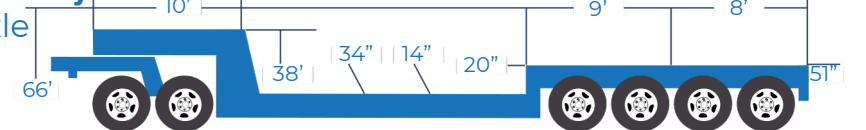

Truck Specifications

Sizes & Weight Configurations

DRY VAN TRAILERS

48' VAN

53' VAN

	48'	53'
Weight	13,000 lbs.	14,240 lbs.
Maximum Load	42,000 lbs.	44,000 lbs.
Exterior Height	13 ft. 6 in.	13 ft. 6 in.
Exterior Length	48 ft.	53 ft.
Inside Height	110 in.	110 in.
Inside Width	100 in.	100 in.
Inside Length	47 ft. 6 1/4 in.	52 ft. 6/4 in.
Door Height	110 in.	110 in.
Door Width	99 in.	99 in.

EXPEDITED VEHICLES

	Unit Type	Weight Capacity	Length x Width x Height (at door)	Width x Height (inside)
	A	up to 3,000 lbs.	50" x 48" x 46"	48" x 46"
	B	up to 3,500 lbs.	159" x 54" x 72"	49" x 70"
	C	up to 5,000 lbs.	12'/14' x 85" x 88"	144" x 90" x 90"
	D	up to 15,000 lbs.	144" x 90" x 88"	240" x 90" x 90"
	E	up to 44,000 lbs.	47'/53' x 99" x 110"	100" x 110"

3 Axle

Double Drop

Folding Gooseneck

Double Drop

Removable Gooseneck

Double Drop Deck Low Boy

4 Axle with 1 or 2 Axle Dolly for Tractor

Cozad