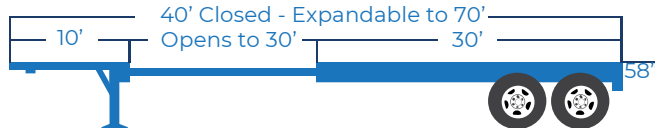

Truck Specifications

Sizes & Weight Configurations

DRY VAN TRAILERS

48' VAN

53' VAN

	48'	53'
Weight	13,000 lbs.	14,240 lbs.
Maximum Load	42,000 lbs.	44,000 lbs.
Exterior Height	13 ft. 6 in.	13 ft. 6 in.
Exterior Length	48 ft.	53 ft.
Inside Height	110 in.	110 in.
Inside Width	100 in.	100 in.
Inside Length	47 ft. 6 1/4 in.	52 ft. 6/4 in.
Door Height	110 in.	110 in.
Door Width	99 in.	99 in.

EXPEDITED VEHICLES

	Unit Type	Weight Capacity	Length x Width x Height (at door)	Width x Height (inside)
	A	up to 3,000 lbs.	50" x 48" x 46"	48" x 46"
	B	up to 3,500 lbs.	159" x 54" x 72"	49" x 70"
	C	up to 5,000 lbs.	12'/14' x 85" x 88"	144" x 90" x 90"
	D	up to 15,000 lbs.	144" x 90" x 88"	240" x 90" x 90"
	E	up to 44,000 lbs.	47'/53' x 99" x 110"	100" x 110"

FLATBED TRAILERS

Flat Bed

2 or 3 Axle

Expandable Flat Bed

2 or 3 Axle

Drop Deck

2 or 3 Axle

Expandable Drop Deck

2 or 3 Axle

Drop Deck

2 Axle Spread

Double Drop Deck

2 Axle

Expandable Double Drop Deck

2 Axle

Double Drop Deck