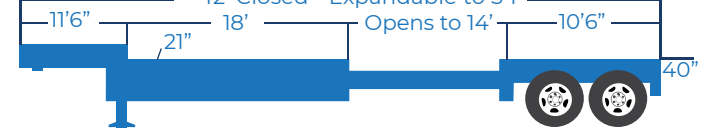

Truck Specifications

Sizes & Weight Configurations

DRY VAN TRAILERS

48' VAN

53' VAN

	48'	53'
Weight	13,000 lbs.	14,240 lbs.
Maximum Load	42,000 lbs.	44,000 lbs.
Exterior Height	13 ft. 6 in.	13 ft. 6 in.
Exterior Length	48 ft.	53 ft.
Inside Height	110 in.	110 in.
Inside Width	100 in.	100 in.
Inside Length	47 ft. 6 1/4 in.	52 ft. 6/4 in.
Door Height	110 in.	110 in.
Door Width	99 in.	99 in.

EXPEDITED VEHICLES

	Unit Type	Weight Capacity	Length x Width x Height (at door)	Width x Height (inside)
	A	up to 3,000 lbs.	50" x 48" x 46"	48" x 46"
	B	up to 3,500 lbs.	159" x 54" x 72"	49" x 70"
	C	up to 5,000 lbs.	12'/14' x 85" x 88"	144" x 90" x 90"
	D	up to 15,000 lbs.	144" x 90" x 88"	240" x 90" x 90"
	E	up to 44,000 lbs.	47'/53' x 99" x 110"	100" x 110"

2 or 3 Axle

Drop Deck

2 Axle Spread

Double Drop Deck

2 Axle

Expandable Double Drop Deck

2 Axle

Double Drop Deck