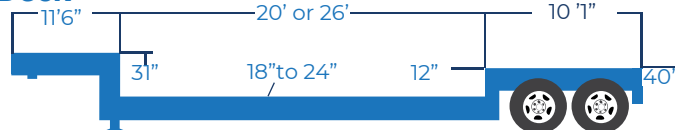

Truck Specifications

Sizes & Weight Configurations

DRY VAN TRAILERS

48' VAN

53' VAN

	48'	53'
Weight	13,000 lbs.	14,240 lbs.
Maximum Load	42,000 lbs.	44,000 lbs.
Exterior Height	13 ft. 6 in.	13 ft. 6 in.
Exterior Length	48 ft.	53 ft.
Inside Height	110 in.	110 in.
Inside Width	100 in.	100 in.
Inside Length	47 ft. 6 1/4 in.	52 ft. 6/4 in.
Door Height	110 in.	110 in.
Door Width	99 in.	99 in.

EXPEDITED VEHICLES

	Unit Type	Weight Capacity	Length x Width x Height (at door)	Width x Height (inside)
	A	up to 3,000 lbs.	50" x 48" x 46"	48" x 46"
	B	up to 3,500 lbs.	159" x 54" x 72"	49" x 70"
	C	up to 5,000 lbs.	12'/14' x 85" x 88"	144" x 90" x 90"
	D	up to 15,000 lbs.	144" x 90" x 88"	240" x 90" x 90"
	E	up to 44,000 lbs.	47'/53' x 99" x 110"	100" x 110"

2 or 3 Axle

Drop Deck

2 Axle Spread

Double Drop Deck

2 Axle

Expandable Double Drop Deck

2 Axle

Double Drop Deck