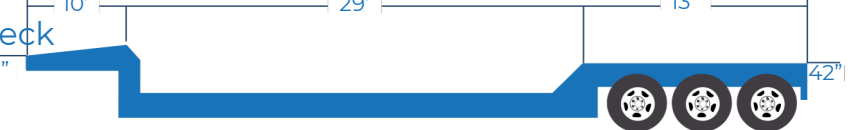

3 Axle

Double Drop

Folding Gooseneck

Double Drop

Removable Gooseneck

Double Drop Deck Low Boy

4 Axle with 1 or 2 Axle Dolly for Tractor

Cozad