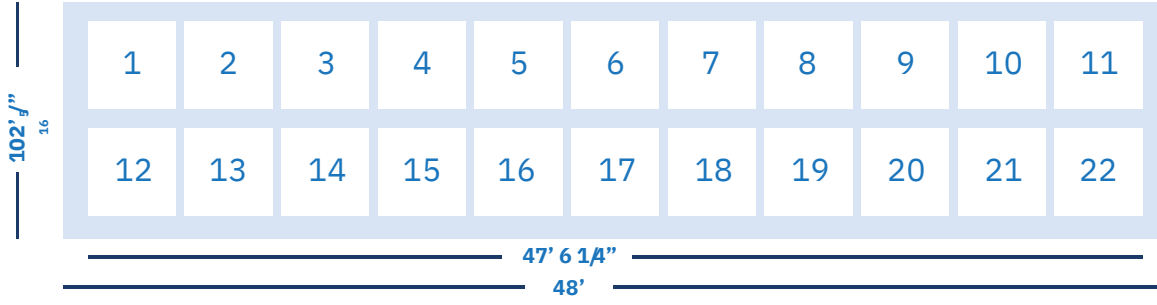

Truck Specifications

Sizes & Weight Configurations

DRY VAN TRAILERS

48' VAN

53' VAN

	48'	53'
Weight	13,000 lbs.	14,240 lbs.
Maximum Load	42,000 lbs.	44,000 lbs.
Exterior Height	13 ft. 6 in.	13 ft. 6 in.
Exterior Length	48 ft.	53 ft.
Inside Height	110 in.	110 in.
Inside Width	100 in.	100 in.
Inside Length	47 ft. 6 1/4 in.	52 ft. 6/4 in.
Door Height	110 in.	110 in.
Door Width	99 in.	99 in.

EXPEDITED VEHICLES

	Unit Type	Weight Capacity	Length x Width x Height (at door)	Width x Height (inside)
	A	up to 3,000 lbs.	50" x 48" x 46"	48" x 46"
	B	up to 3,500 lbs.	159" x 54" x 72"	49" x 70"
	C	up to 5,000 lbs.	12'/14' x 85" x 88"	144" x 90" x 90"
	D	up to 15,000 lbs.	144" x 90" x 88"	240" x 90" x 90"
	E	up to 44,000 lbs.	47'/53' x 99" x 110"	100" x 110"

2 or 3 Axle

Drop Deck

2 Axle Spread

Double Drop Deck

2 Axle

Expandable Double Drop Deck

2 Axle

Double Drop Deck