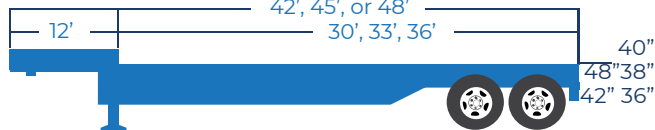

Truck Specifications

Sizes & Weight Configurations

DRY VAN TRAILERS

48' VAN

53' VAN

	48'	53'
Weight	13,000 lbs.	14,240 lbs.
Maximum Load	42,000 lbs.	44,000 lbs.
Exterior Height	13 ft. 6 in.	13 ft. 6 in.
Exterior Length	48 ft.	53 ft.
Inside Height	110 in.	110 in.
Inside Width	100 in.	100 in.
Inside Length	47 ft. 6 1/4 in.	52 ft. 6/4 in.
Door Height	110 in.	110 in.
Door Width	99 in.	99 in.

EXPEDITED VEHICLES

	Unit Type	Weight Capacity	Length x Width x Height (at door)	Width x Height (inside)
	A	up to 3,000 lbs.	50" x 48" x 46"	48" x 46"
	B	up to 3,500 lbs.	159" x 54" x 72"	49" x 70"
	C	up to 5,000 lbs.	12'/14' x 85" x 88"	144" x 90" x 90"
	D	up to 15,000 lbs.	144" x 90" x 88"	240" x 90" x 90"
	E	up to 44,000 lbs.	47'/53' x 99" x 110"	100" x 110"

FLATBED TRAILERS

Flat Bed

2 or 3 Axle

Expandable Flat Bed

2 or 3 Axle

Drop Deck

2 or 3 Axle

Expandable Drop Deck

2 or 3 Axle

Drop Deck

2 Axle Spread

Double Drop Deck

2 Axle

Expandable Double Drop Deck

2 Axle

Double Drop Deck